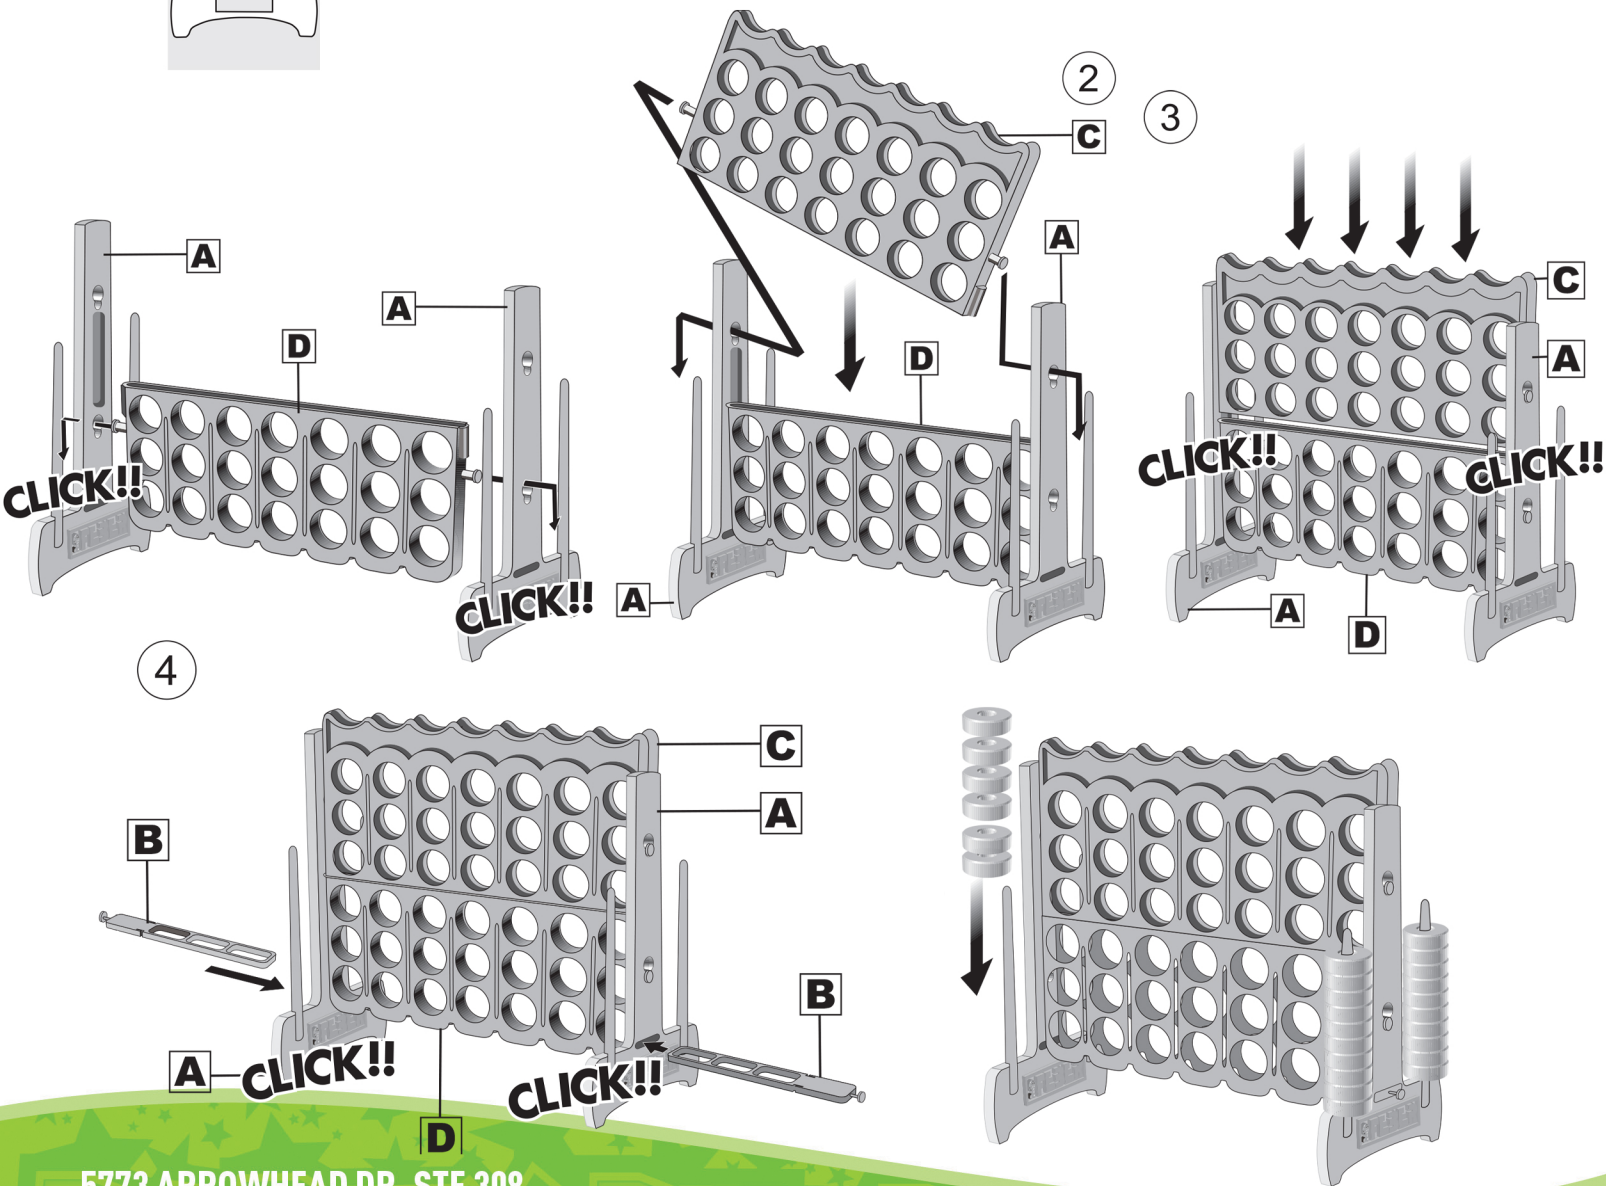

## Jumbo Four To Score Assembly

5773 ARROWHEAD DR. STE 308  
VIRGINIA BEACH, VA 23462

WE RENT FUN, WE JUST HAPPEN TO BRING EQUIPMENT!!